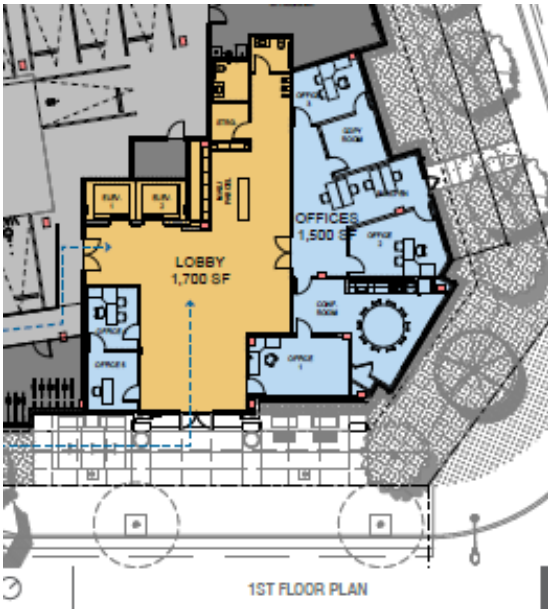

Norwalk Veterans Housing– 60 units

Norwalk, CA

SAN ANTONIO DRIVE (EAST) ELEVATION

FOSTER ROAD (NORTH) ELEVATION

ALLEY (WEST) ELEVATION

PARKING LOT (SOUTH) ELEVATION

1ST FLOOR PLAN